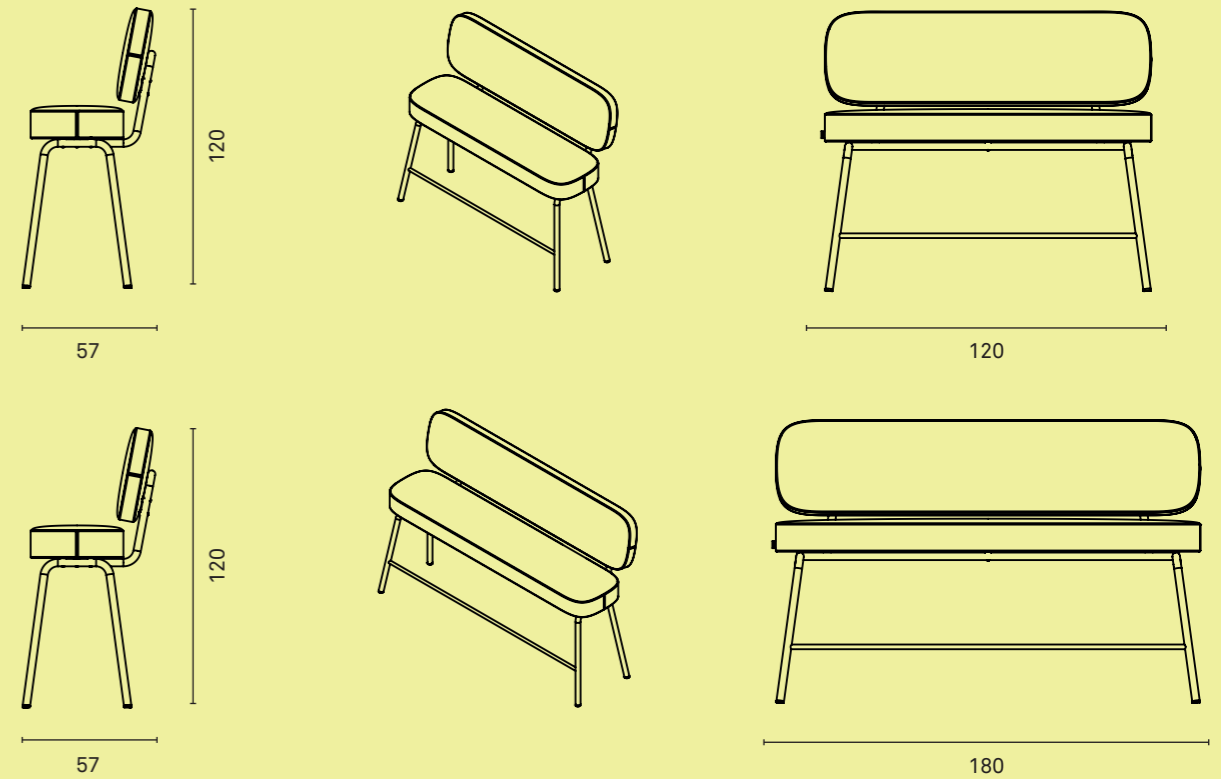

Pully Hub tables are available in various heights, top size 80 x 80cm.

PULLY POUF

DIMENSIONS

MATERIALS

UPHOLSTERY
Seating fabric, fabric group 0,A,B,C,D

FEET
Plastic feet

HANDLE
Cognac colored leather 3,5-5mm thick

PULLY SIDE

DIMENSIONS

MATERIALS

FRAME
base, tube, table top, steel powder coated with light structure

TRAFFIC BLACK
(RAL 9017)

PULLY BENCH

DIMENSIONS

Bench with back rest