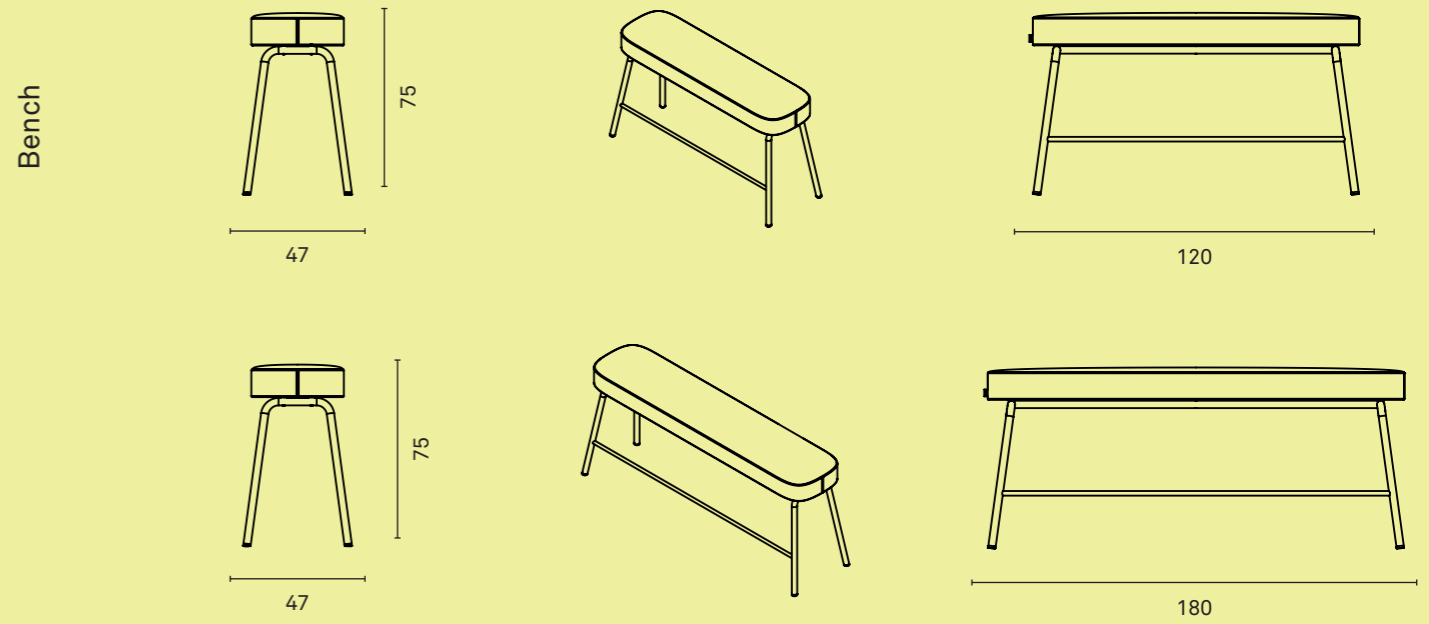

Pully Hub tables are available in various heights, top size 80 x 80cm.

PULLY POUF

DIMENSIONS

MATERIALS

UPHOLSTERY
Seating fabric, fabric group 0,A,B,C,D

FEET
Plastic feet

HANDLE
Cognac colored leather 3,5-5mm thick

PULLY SIDE

DIMENSIONS

MATERIALS

FRAME
base, tube, table top, steel powder coated with light structure

TRAFFIC BLACK
(RAL 9017)

PULLY BENCH

DIMENSIONS

Bench with back rest