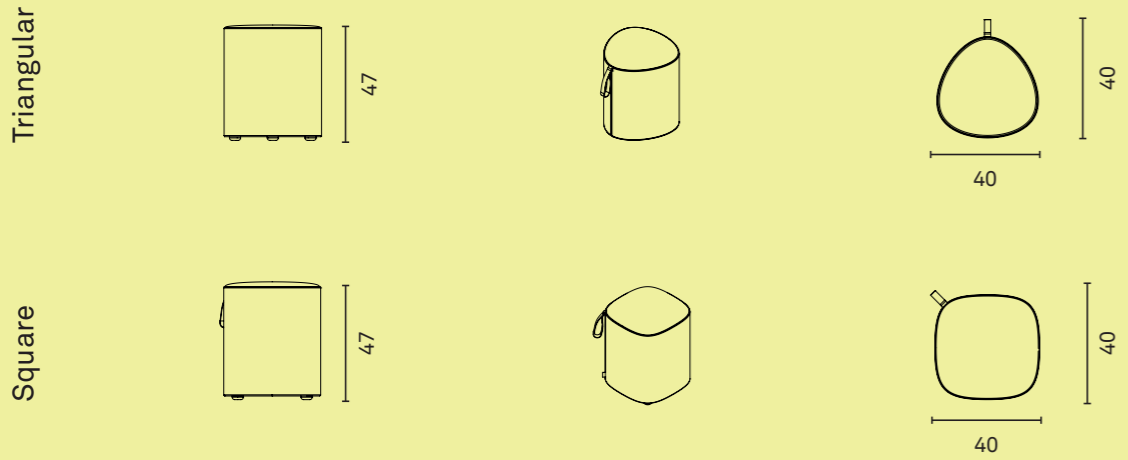

Pully Hub tables are available in various heights, top size 80 x 80cm.

PULLY POUF

DIMENSIONS

MATERIALS

UPHOLSTERY
Seating fabric, fabric group 0,A,B,C,D

FEET
Plastic feet

HANDLE
Cognac colored leather 3,5-5mm thick