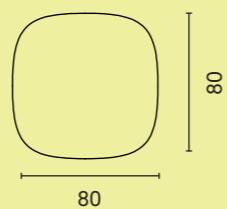

Dimensions in cm

PULLY

PULLY MEET

DIMENSIONS

Table depth 120 cm

MATERIALS

TABLE TOP
Black MDF laquered edges, with HPL, oak veneer, Forbo Desktop or Arpa Fenix finished top
See overview Pag. 61

FRAME
Steel frame, powder coated with light structure

TRAFFIC BLACK
(RAL 9017)

59

Dimensions in cm

PULLY HUB

DIMENSIONS

Square

Triangular

MATERIALS