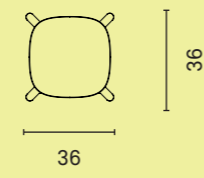

Pully Hub tables are available in various heights, top size 80 x 80cm.

PULLY POUF

DIMENSIONS

MATERIALS

UPHOLSTERY
Seating fabric, fabric group 0,A,B,C,D

FEET
Plastic feet

HANDLE
Cognac colored leather 3,5-5mm thick

Dimensions in cm

PULLY STOOL

PULLY

DIMENSIONS

Triangular barstool upholstered seat

Square barstool upholstered seat

Triangular barstool oak seat

Square barstool oak seat