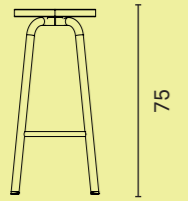

Pully Hub tables are available in various heights, top size 80 x 80cm.

PULLY POUF

DIMENSIONS

MATERIALS

UPHOLSTERY
Seating fabric, fabric group 0,A,B,C,D

FEET
Plastic feet

HANDLE
Cognac colored leather 3,5-5mm thick

PULLY SIDE

DIMENSIONS

MATERIALS

FRAME
base, tube, table top, steel powder coated with light structure

TRAFFIC BLACK
(RAL 9017)

PULLY BENCH

DIMENSIONS

Bench with back rest

Dimensions in cm

PULLY STOOL

PULLY

DIMENSIONS

Triangular barstool upholstered seat

Square barstool upholstered seat

Triangular barstool oak seat

Square barstool oak seat