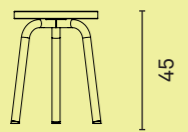

Triangular stool oak seat