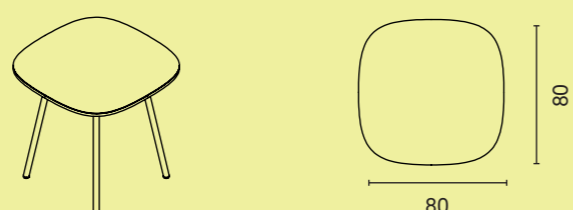

Dimensions in cm

PULLY

PULLY MEET

DIMENSIONS

Table depth 120 cm

MATERIALS

TABLE TOP
Black MDF laquered edges, with HPL, oak veneer, Forbo Desktop or Arpa Fenix finished top
See overview Pag. 61

FRAME
Steel frame, powder coated with light structure

TRAFFIC BLACK
(RAL 9017)

59

Dimensions in cm

PULLY HUB

DIMENSIONS

Square

Triangular

MATERIALS