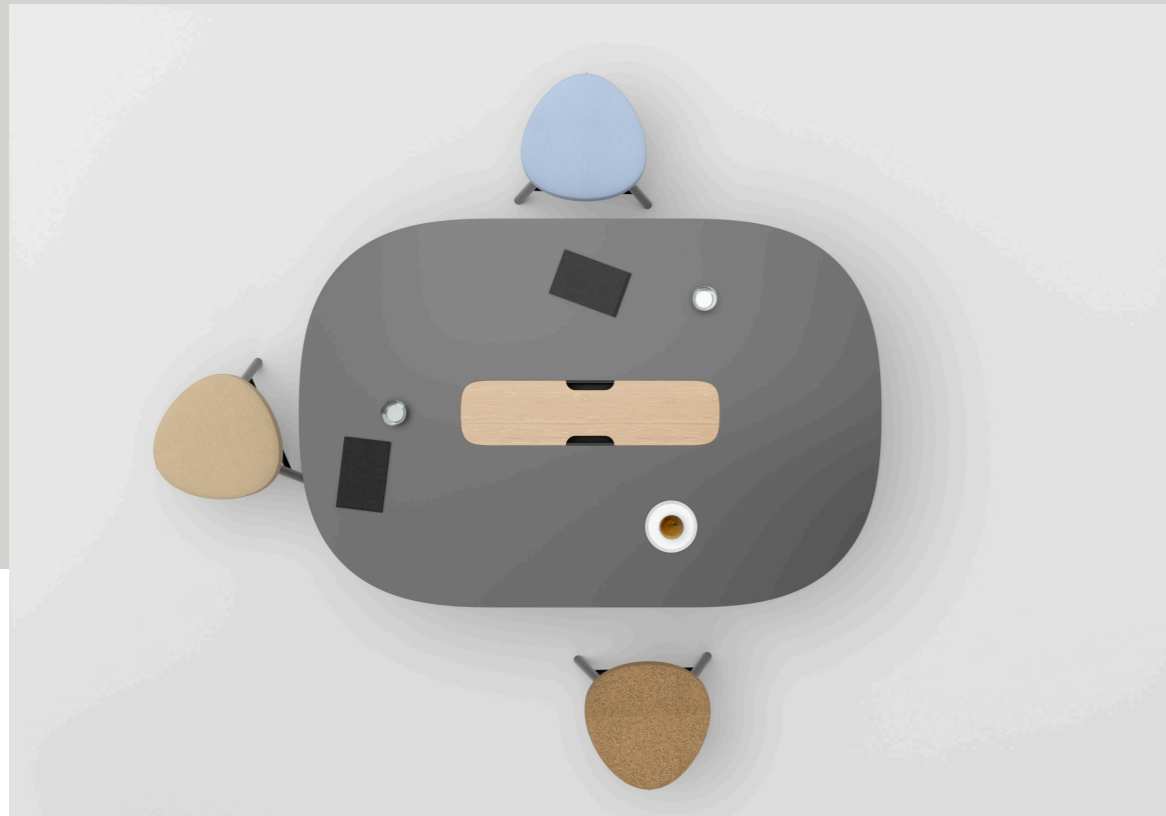

Pully Side

PULLY

CASCANDO

THE CONNECTING TABLE THAT REALLY FITS EVERYWHERE.

Laptop on it, mobile on the ear, a coffee on the side. Pully Side is a slim side table that transforms every seating element in the room into an all-round workstation. The modern working world of our time, always by your side.

Stable steel base and upright, top in powder coated traffic black steel, height 70 cm.

Pully Pillar

CASCANDO

PULLY

CASCANDO

THE PERSONAL TABLE FOR SAFE MEETINGS.

From lobby to lounge or meeting room; these times require new solutions for meeting and working. Safe, at an appropriate distance. And flexible. Pully Pillars offer that: easily movable single standing tables, which can be placed at any desired distance from each other. You work standing or sitting on a Pully Pillar, for example on a Pully Stool. Both are possible.

Working together, eating a sandwich, meeting, video calling. You will experience your work better at a work or conference table from the Pully Meet series. The rounded corners invite you to participate. Sitting or standing, both are possible. Perfect in combination with Pully Bench and Pully Stool. The optional table inserts, with beautifully detailed handle / cable entry give access to the cable tray.