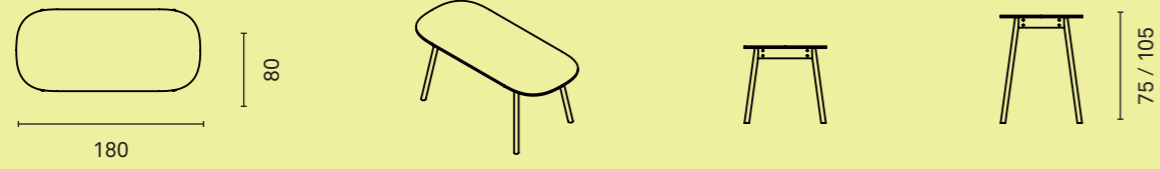

COAT HOOK
Aluminum powdercoated coat hook

TRAFFIC BLACK
(RAL 9017)

Dimensions in cm

PULLY MEET

DIMENSIONS

Table depth 80 cm

Table depth 100 cm

CASCANDO

Dimensions in cm

PULLY

PULLY MEET

DIMENSIONS

Table depth 120 cm

MATERIALS

TABLE TOP
Black MDF laquered edges, with HPL, oak veneer, Forbo Desktop or Arpa Fenix finished top
See overview Pag. 61

FRAME
Steel frame, powder coated with light structure