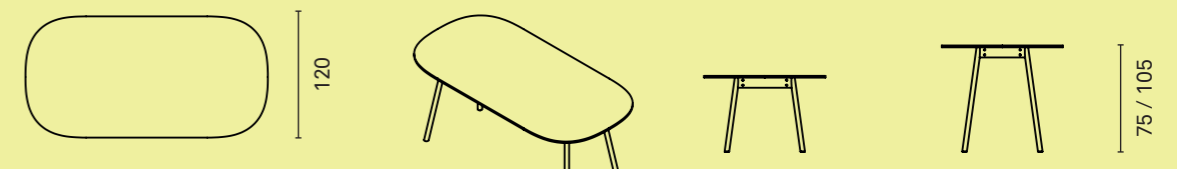

COAT HOOK
Aluminum powdercoated coat hook

TRAFFIC BLACK
(RAL 9017)

Dimensions in cm

PULLY MEET

DIMENSIONS

Table depth 80 cm

Table depth 100 cm

CASCANDO

Dimensions in cm

PULLY

PULLY MEET

DIMENSIONS

Table depth 120 cm

MATERIALS

TABLE TOP
Black MDF laquered edges, with HPL, oak veneer, Forbo Desktop or Arpa Fenix finished top
See overview Pag. 61

FRAME
Steel frame, powder coated with light structure