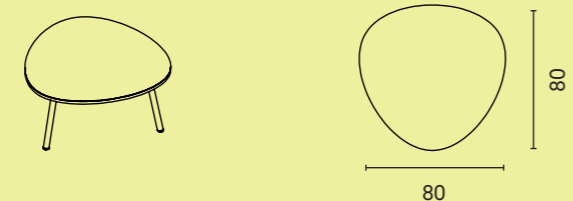

Dimensions in cm

PULLY

PULLY MEET

DIMENSIONS

Table depth 120 cm

MATERIALS

TABLE TOP
Black MDF laquered edges, with HPL, oak veneer, Forbo Desktop or Arpa Fenix finished top
See overview Pag. 61

FRAME
Steel frame, powder coated with light structure

TRAFFIC BLACK
(RAL 9017)

59

Dimensions in cm

PULLY HUB

DIMENSIONS

Square

Triangular

MATERIALS