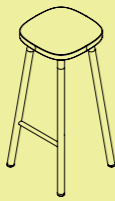

Stable steel base and upright, top in powder coated traffic black steel, height 70 cm.

Pully Pillar

CASCANDO

PULLY

CASCANDO

THE PERSONAL TABLE FOR SAFE MEETINGS.

From lobby to lounge or meeting room; these times require new solutions for meeting and working. Safe, at an appropriate distance. And flexible. Pully Pillars offer that: easily movable single standing tables, which can be placed at any desired distance from each other. You work standing or sitting on a Pully Pillar, for example on a Pully Stool. Both are possible.

Pully Hub tables are available in various heights, top size 80 x 80cm.

PULLY POUF

DIMENSIONS

MATERIALS

UPHOLSTERY
Seating fabric, fabric group 0,A,B,C,D

FEET
Plastic feet

HANDLE
Cognac colored leather 3,5-5mm thick

Dimensions in cm

PULLY STOOL

PULLY

DIMENSIONS

Triangular barstool upholstered seat

Square barstool upholstered seat

Triangular barstool oak seat

Square barstool oak seat

Triangular stool oak seat

Square stool oak seat

MATERIALS

UPHOLSTERED SEAT

Seating fabric, fabric group 0,A,B,C,D

OAK SEAT

Oak wooden seat, laquered natural or black

OAK