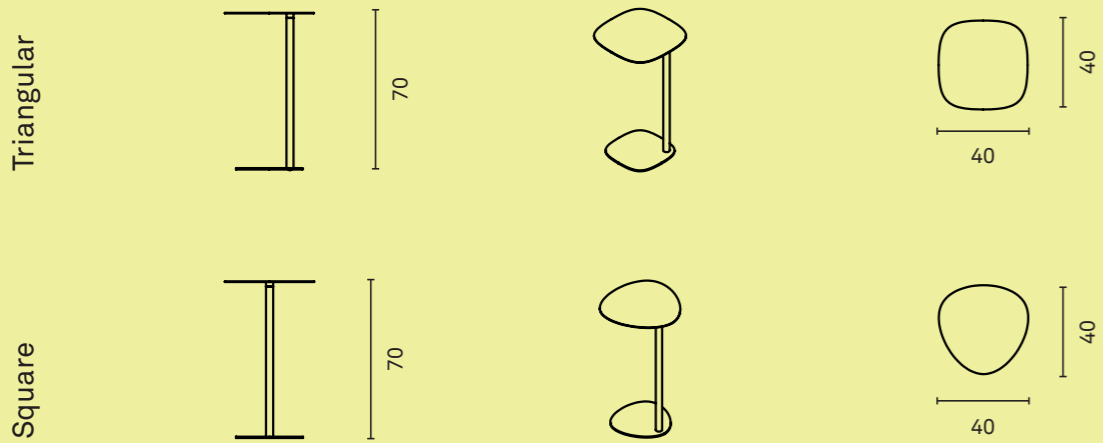

PULLY SIDE

DIMENSIONS

MATERIALS

FRAME
base, tube, table top, steel powder coated with light structure

TRAFFIC BLACK
(RAL 9017)