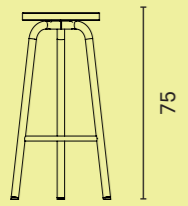

Pully Hub tables are available in various heights, top size 80 x 80cm.

PULLY POUF

DIMENSIONS

MATERIALS

UPHOLSTERY
Seating fabric, fabric group 0,A,B,C,D

FEET
Plastic feet

HANDLE
Cognac colored leather 3,5-5mm thick

PULLY SIDE

DIMENSIONS

MATERIALS

FRAME
base, tube, table top, steel powder coated with light structure

TRAFFIC BLACK
(RAL 9017)

PULLY BENCH

DIMENSIONS

Bench with back rest

Dimensions in cm

PULLY STOOL

PULLY

DIMENSIONS

Triangular barstool upholstered seat

Square barstool upholstered seat

Triangular barstool oak seat

Square barstool oak seat