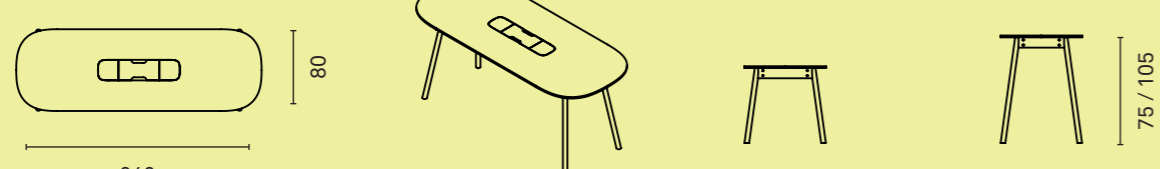

COAT HOOK
Aluminum powdercoated coat hook

TRAFFIC BLACK
(RAL 9017)

Dimensions in cm

PULLY MEET

DIMENSIONS

Table depth 80 cm

Table depth 100 cm

CASCANDO

Dimensions in cm

PULLY

PULLY MEET

DIMENSIONS

Table depth 120 cm

MATERIALS

TABLE TOP
Black MDF laquered edges, with HPL, oak veneer, Forbo Desktop or Arpa Fenix finished top
See overview Pag. 61

FRAME
Steel frame, powder coated with light structure