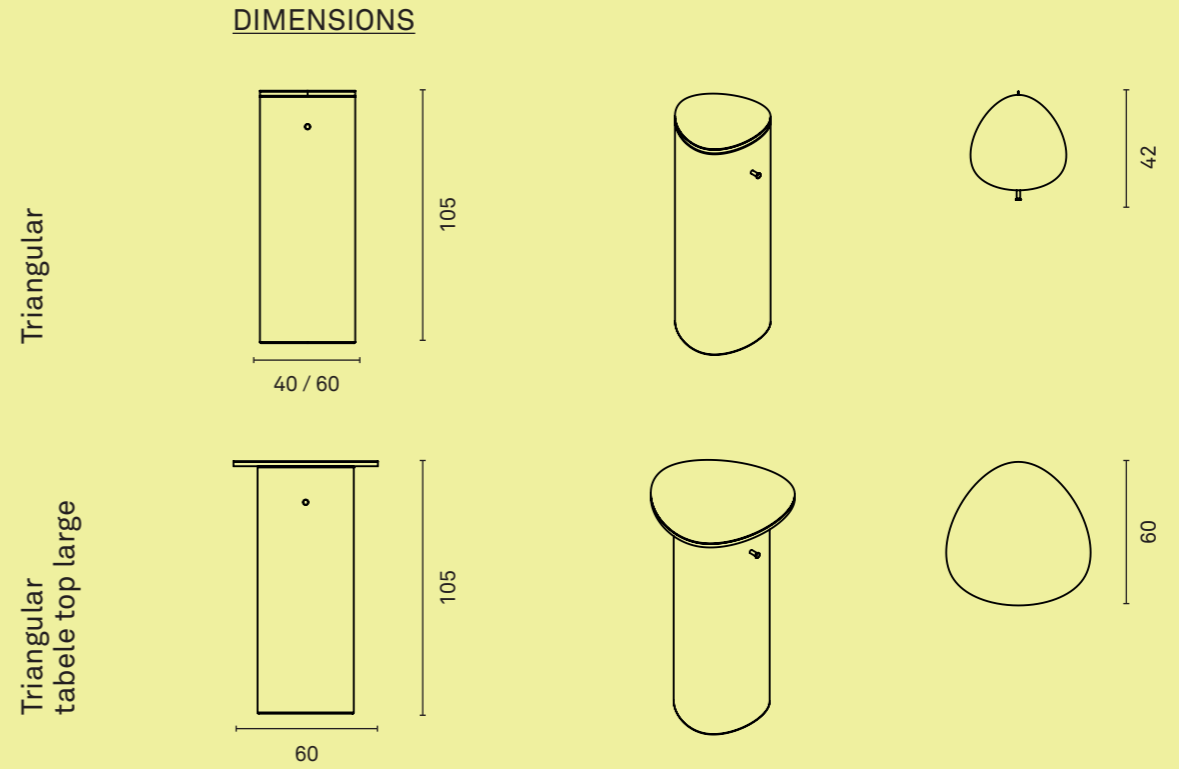

PULLY PILLAR

UPHOLSTERY
Seating fabric, fabric group 0,A,B,C,D

TABLE TOP
Black MDF laquered edges, with HPL, oak veneer, Forbo Desktop or Arpa Fenix finished top
See overview Pag. 61

COAT HOOK
Aluminum powdercoated coat hook

TRAFFIC BLACK
(RAL 9017)

Dimensions in cm