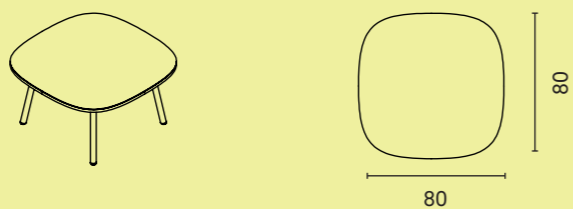

Dimensions in cm

PULLY

PULLY MEET

DIMENSIONS

Table depth 120 cm

MATERIALS

TABLE TOP
Black MDF laquered edges, with HPL, oak veneer, Forbo Desktop or Arpa Fenix finished top
See overview Pag. 61

FRAME
Steel frame, powder coated with light structure

TRAFFIC BLACK
(RAL 9017)

59

Dimensions in cm

PULLY HUB

DIMENSIONS

Square

Triangular

MATERIALS