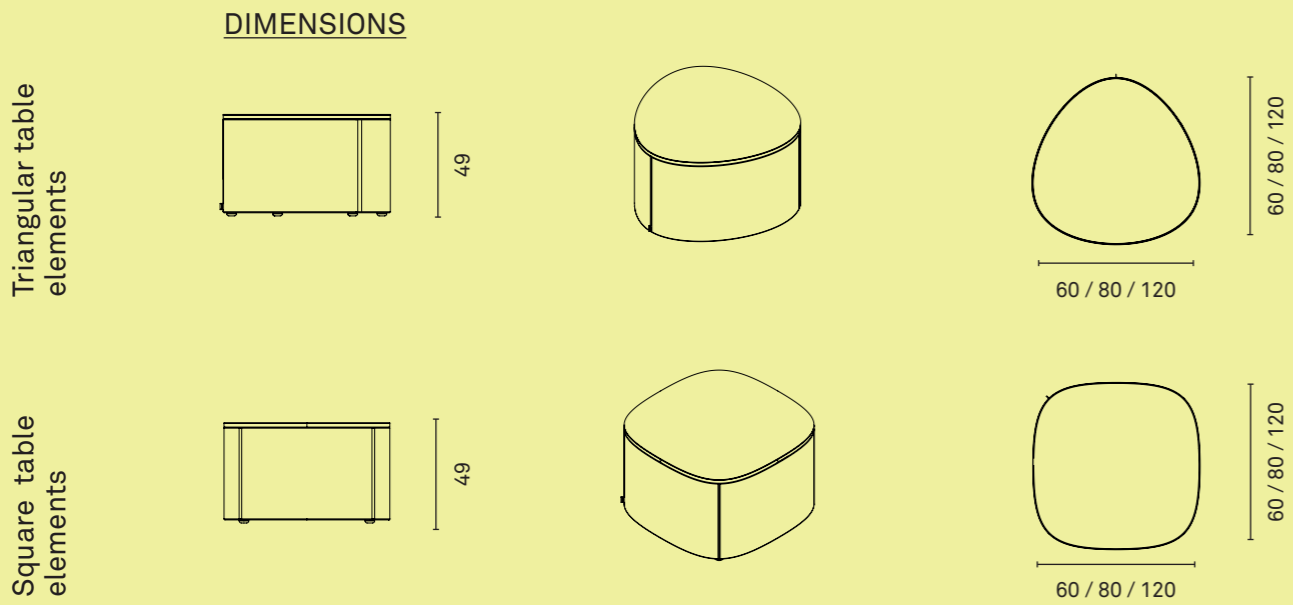

PULLY ISLAND TABLES

UPHOLSTERY
seating fabric, fabric group 0,A,B,C,D

FEET
plastic feet

TABLE TOP
Black MDF laquered edges, with HPL, oak veneer, Forbo Desktop or Arpa Fenix finished top
See overview Pag. 61

Dimensions in cm

PULLY