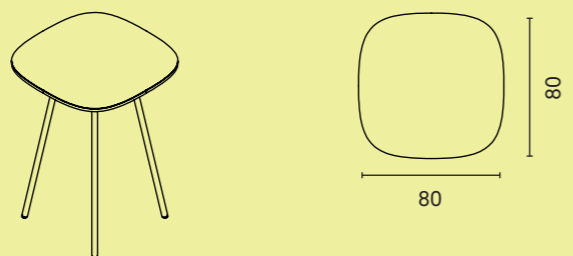

Dimensions in cm

PULLY

PULLY MEET

DIMENSIONS

Table depth 120 cm

MATERIALS

TABLE TOP
Black MDF laquered edges, with HPL, oak veneer, Forbo Desktop or Arpa Fenix finished top
See overview Pag. 61

FRAME
Steel frame, powder coated with light structure

TRAFFIC BLACK
(RAL 9017)

59

Dimensions in cm

PULLY HUB

DIMENSIONS

Square

Triangular

MATERIALS