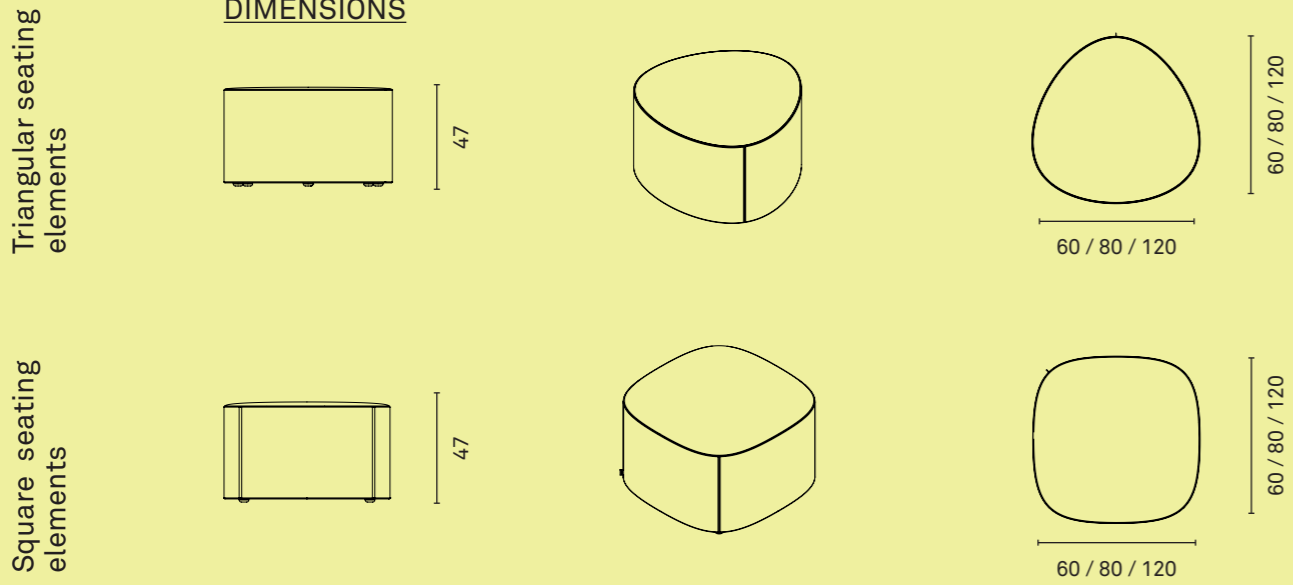

TRAFFIC BLACK
(RAL 9017)

FRAME

Steel frame powder coated with light structure

TRAFFIC BLACK
(RAL 9017)

FEET

Plastic feet for soft floors
felt feet for hard floors

Dimensions in cm

PULLY ISLANDS SEATING ELEMENTS