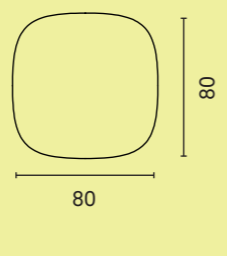

Dimensions in cm

PULLY

PULLY MEET

DIMENSIONS

Table depth 120 cm

MATERIALS

TABLE TOP
Black MDF laquered edges, with HPL, oak veneer, Forbo Desktop or Arpa Fenix finished top
See overview Pag. 61

FRAME
Steel frame, powder coated with light structure

TRAFFIC BLACK
(RAL 9017)

59

Dimensions in cm

PULLY HUB

DIMENSIONS

Square

Triangular

MATERIALS