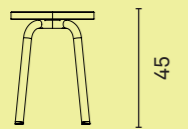

Square stool oak seat