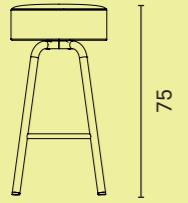

Pully Hub tables are available in various heights, top size 80 x 80cm.

PULLY POUF

DIMENSIONS

MATERIALS

UPHOLSTERY
Seating fabric, fabric group 0,A,B,C,D

FEET
Plastic feet

HANDLE
Cognac colored leather 3,5-5mm thick

PULLY SIDE

DIMENSIONS

MATERIALS

FRAME
base, tube, table top, steel powder coated with light structure

TRAFFIC BLACK
(RAL 9017)

PULLY BENCH

DIMENSIONS

Bench with back rest

Dimensions in cm

PULLY STOOL

PULLY

DIMENSIONS

Triangular barstool upholstered seat

Square barstool upholstered seat

Triangular barstool oak seat

Square barstool oak seat