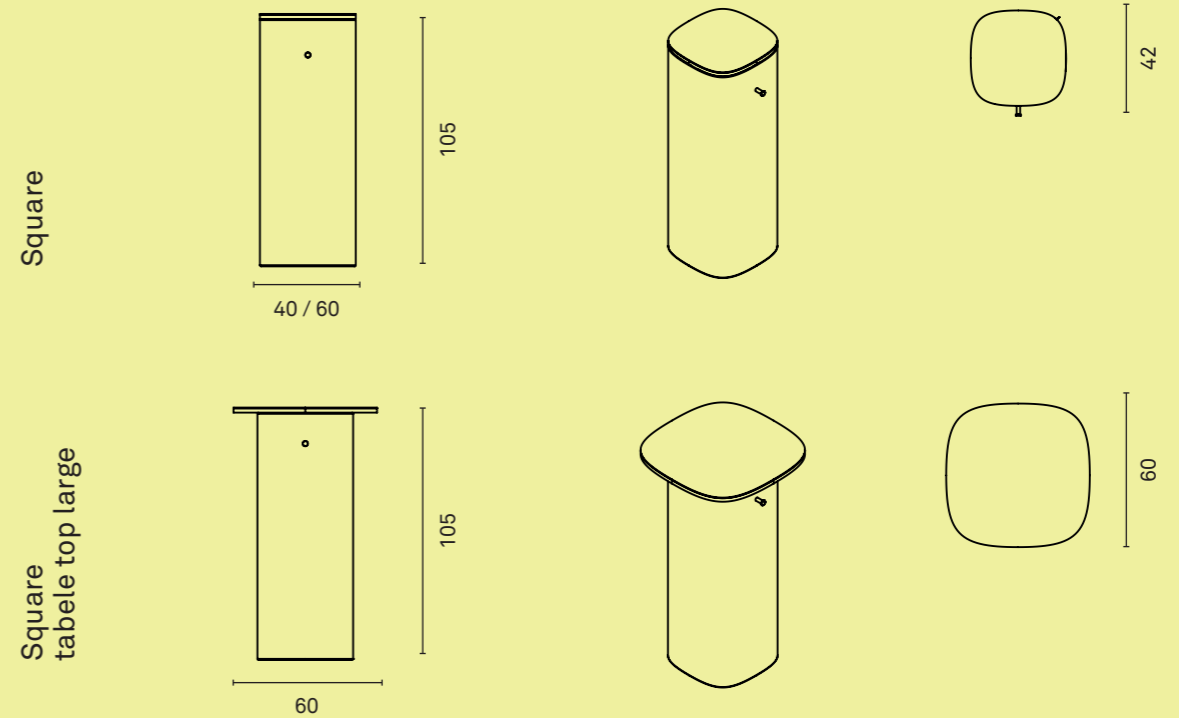

PULLY PILLAR

UPHOLSTERY
Seating fabric, fabric group 0,A,B,C,D

TABLE TOP
Black MDF laquered edges, with HPL, oak veneer, Forbo Desktop or Arpa Fenix finished top
See overview Pag. 61

COAT HOOK
Aluminum powdercoated coat hook

TRAFFIC BLACK
(RAL 9017)

Dimensions in cm