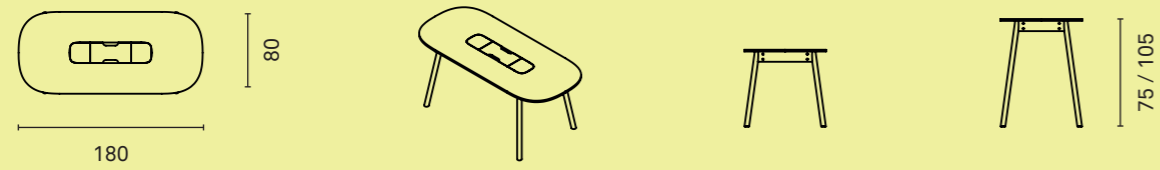

COAT HOOK
Aluminum powdercoated coat hook

TRAFFIC BLACK
(RAL 9017)

Dimensions in cm

PULLY MEET

DIMENSIONS

Table depth 80 cm

Table depth 100 cm

CASCANDO

Dimensions in cm

PULLY

PULLY MEET

DIMENSIONS

Table depth 120 cm

MATERIALS

TABLE TOP
Black MDF laquered edges, with HPL, oak veneer, Forbo Desktop or Arpa Fenix finished top
See overview Pag. 61

FRAME
Steel frame, powder coated with light structure