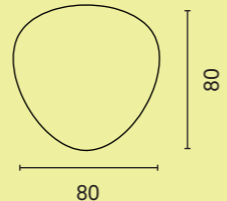

Dimensions in cm

PULLY

PULLY MEET

DIMENSIONS

Table depth 120 cm

MATERIALS

TABLE TOP
Black MDF laquered edges, with HPL, oak veneer, Forbo Desktop or Arpa Fenix finished top
See overview Pag. 61

FRAME
Steel frame, powder coated with light structure

TRAFFIC BLACK
(RAL 9017)

59

Dimensions in cm

PULLY HUB

DIMENSIONS

Square

Triangular

MATERIALS