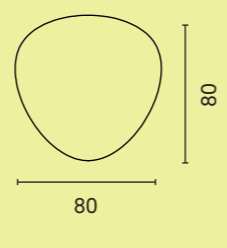

Dimensions in cm

PULLY

PULLY MEET

DIMENSIONS

Table depth 120 cm

MATERIALS

TABLE TOP
Black MDF laquered edges, with HPL, oak veneer, Forbo Desktop or Arpa Fenix finished top
See overview Pag. 61

FRAME
Steel frame, powder coated with light structure

TRAFFIC BLACK
(RAL 9017)

59

Dimensions in cm

PULLY HUB

DIMENSIONS

Square

Triangular

MATERIALS