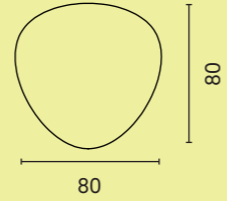

Dimensions in cm

PULLY

PULLY MEET

DIMENSIONS

Table depth 120 cm

MATERIALS

TABLE TOP
Black MDF laquered edges, with HPL, oak veneer, Forbo Desktop or Arpa Fenix finished top
See overview Pag. 61

FRAME
Steel frame, powder coated with light structure

TRAFFIC BLACK
(RAL 9017)

59

Dimensions in cm

PULLY HUB

DIMENSIONS

Square

Triangular

MATERIALS