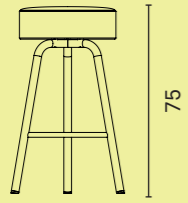

Pully Hub tables are available in various heights, top size 80 x 80cm.

PULLY POUF

DIMENSIONS

MATERIALS

UPHOLSTERY
Seating fabric, fabric group 0,A,B,C,D

FEET
Plastic feet

HANDLE
Cognac colored leather 3,5-5mm thick

PULLY SIDE

DIMENSIONS

MATERIALS

FRAME
base, tube, table top, steel powder coated with light structure

TRAFFIC BLACK
(RAL 9017)

PULLY BENCH

DIMENSIONS

Bench with back rest

MATERIALS

UPHOLSTERY
Seating fabric, fabric group 0,A,B,C,D

FEET
Plastic feet for soft floors felt feet for hard floors

FRAME
Steel frame powder coated with light structure

TRAFFIC BLACK
(RAL 9017)

Dimensions in cm

Dimensions in cm

PULLY STOOL

PULLY

DIMENSIONS

Triangular barstool upholstered seat

Square barstool upholstered seat

Triangular barstool oak seat

Square barstool oak seat