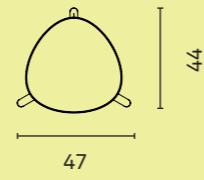

Pully Hub tables are available in various heights, top size 80 x 80cm.

PULLY POUF

DIMENSIONS

MATERIALS

UPHOLSTERY
Seating fabric, fabric group 0,A,B,C,D

FEET
Plastic feet

HANDLE
Cognac colored leather 3,5-5mm thick

PULLY SIDE

DIMENSIONS

MATERIALS

FRAME
base, tube, table top, steel powder coated with light structure

TRAFFIC BLACK
(RAL 9017)

PULLY BENCH

DIMENSIONS

Bench with back rest

Dimensions in cm

PULLY STOOL

PULLY

DIMENSIONS

Triangular barstool upholstered seat

Square barstool upholstered seat

Triangular barstool oak seat

Square barstool oak seat