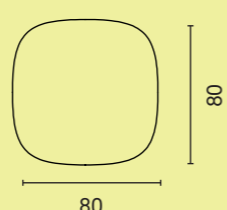

Dimensions in cm

PULLY

PULLY MEET

DIMENSIONS

Table depth 120 cm

MATERIALS

TABLE TOP
Black MDF laquered edges, with HPL, oak veneer, Forbo Desktop or Arpa Fenix finished top
See overview Pag. 61

FRAME
Steel frame, powder coated with light structure

TRAFFIC BLACK
(RAL 9017)

59

Dimensions in cm

PULLY HUB

DIMENSIONS

Square

Triangular

MATERIALS