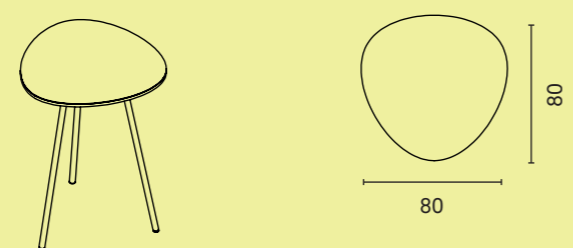

Dimensions in cm

PULLY

PULLY MEET

DIMENSIONS

Table depth 120 cm

MATERIALS

TABLE TOP
Black MDF laquered edges, with HPL, oak veneer, Forbo Desktop or Arpa Fenix finished top
See overview Pag. 61

FRAME
Steel frame, powder coated with light structure

TRAFFIC BLACK
(RAL 9017)

59

Dimensions in cm

PULLY HUB

DIMENSIONS

Square

Triangular

MATERIALS