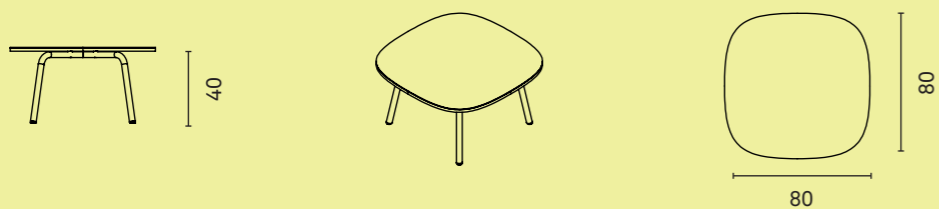

TRAFFIC BLACK
(RAL 9017)

59

Dimensions in cm

PULLY HUB

DIMENSIONS

Square

Triangular

MATERIALS