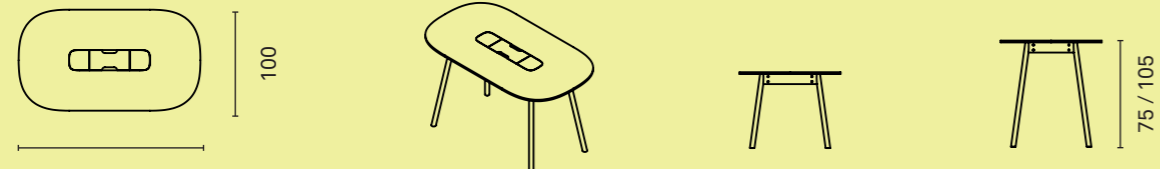

COAT HOOK
Aluminum powdercoated coat hook

TRAFFIC BLACK
(RAL 9017)

Dimensions in cm

PULLY MEET

DIMENSIONS

Table depth 80 cm

Table depth 100 cm

CASCANDO

Dimensions in cm

PULLY

PULLY MEET

DIMENSIONS

Table depth 120 cm

MATERIALS

TABLE TOP
Black MDF laquered edges, with HPL, oak veneer, Forbo Desktop or Arpa Fenix finished top
See overview Pag. 61

FRAME
Steel frame, powder coated with light structure